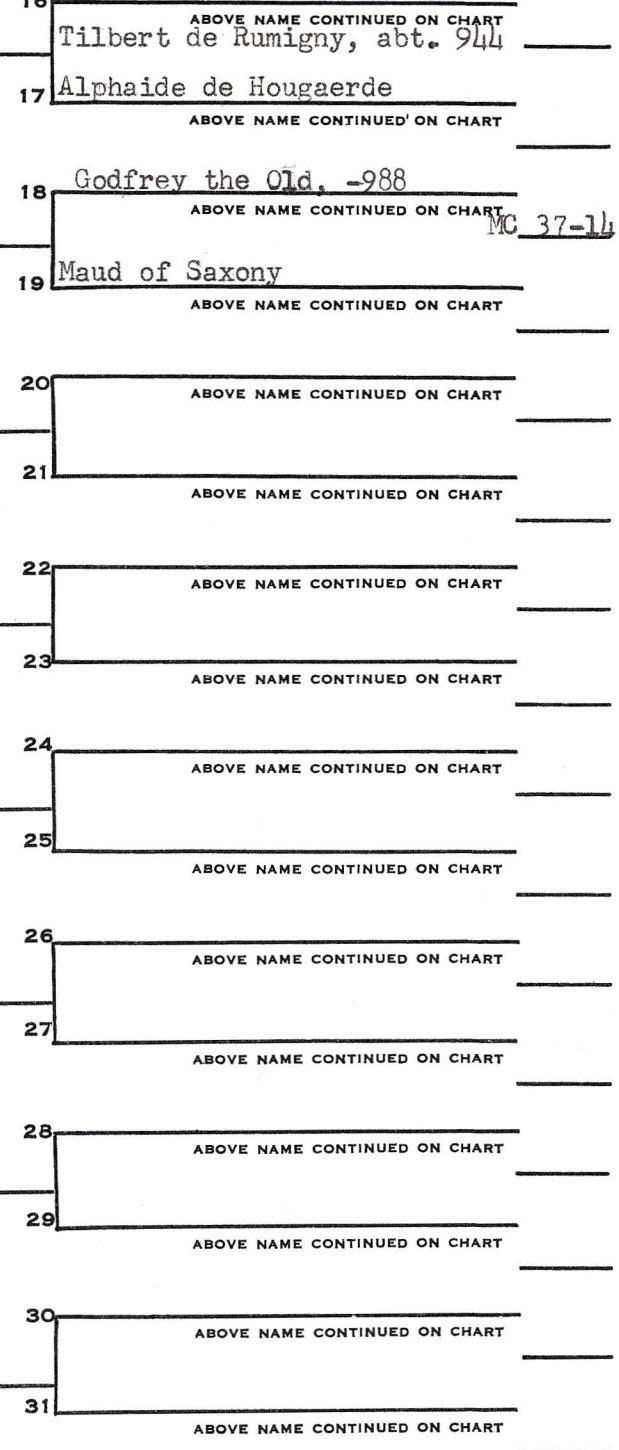

Theron S. Hall  
 815 East 400 North  
 Springville, Utah 84664

NAME OF PERSON SUBMITTING CHART  
 STREET ADDRESS  
 CITY STATE

NO. 1 ON THIS CHART IS THE SAME PERSON AS NO. 22

ON CHART NO. 335

# PEDIGREE CHART

Godfrey I, son of CHART NO. 336

GIVE HERE NAME OF RECORD OR BOOK WHERE THIS INFORMATION WAS OBTAINED. REFER TO NAMES BY NUMBER.  
 Turton: Plantagenet Ancestry, p.199(Q940 D2t)